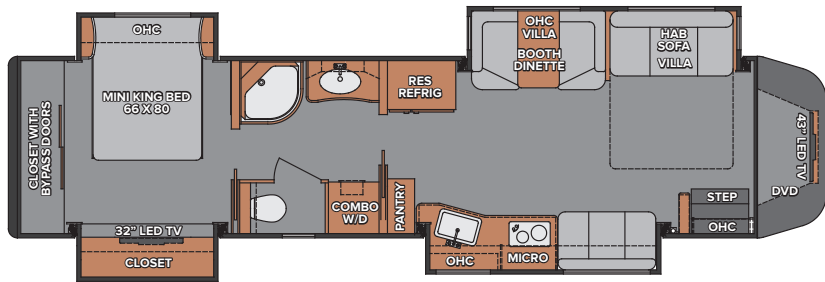

FLOORPLAN OPTIONS

IKON 34MF