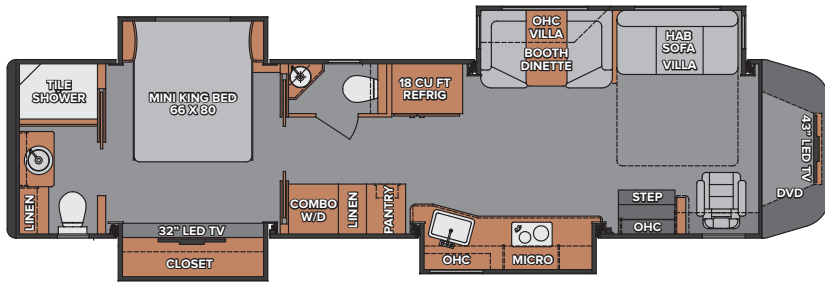

FLOORPLAN OPTIONS

IKON 34RM

EXTERIOR PAINT OPTIONS