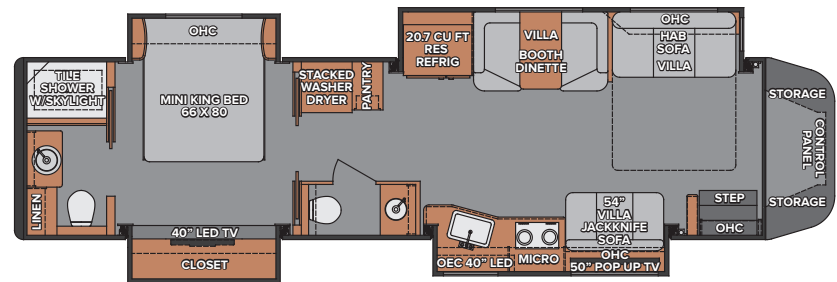

FLOORPLAN OPTIONS

IKON 34RF

EXTERIOR PAINT OPTIONS