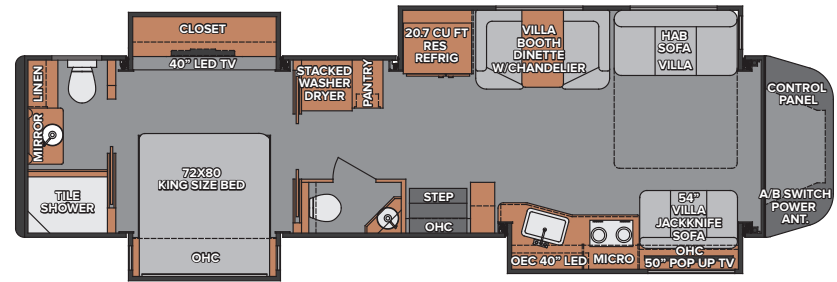

FLOORPLAN OPTIONS

IKON 34RX

EXTERIOR PAINT OPTIONS