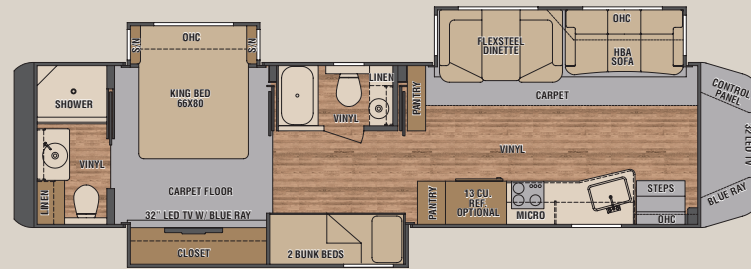

# BED AND BATH

Home Suite home...the XL bedroom features a 66" x 80" bed, spacious wardrobe and dresser storage, and a luxurious and private master bath featuring a walk in shower with seat, and plenty of storage. X45QB is shown in Graphite Merlot with optional Onyx High Gloss cabinet finish.

### INTERIOR

Standard Height	84"
Width	95-1/2"

# FLOORPLAN OPTIONS

X40SB

X43MB

X45BB

X45RB

X45RBM

X45QB