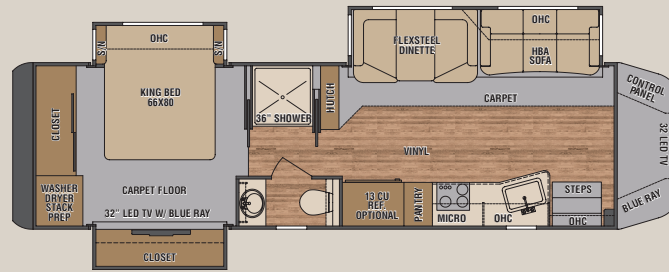

FLOORPLAN OPTIONS

X40SB