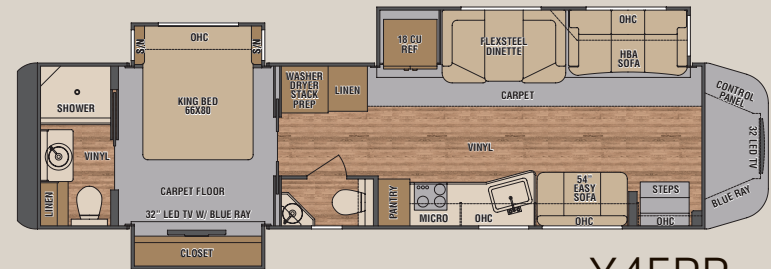

# BED AND BATH

Home Suite home...the XL bedroom features a 66" x 80" bed, spacious wardrobe and dresser storage, and a luxurious and private master bath featuring a walk in shower with seat, and plenty of storage. X45QB is shown in Graphite Merlot with optional Onyx High Gloss cabinet finish.

### INTERIOR

Standard Height	84"
Width	95-1/2"

# FLOORPLAN OPTIONS

X40SB

X43MB

X45BB

X45RB

X45RBM

X45QB