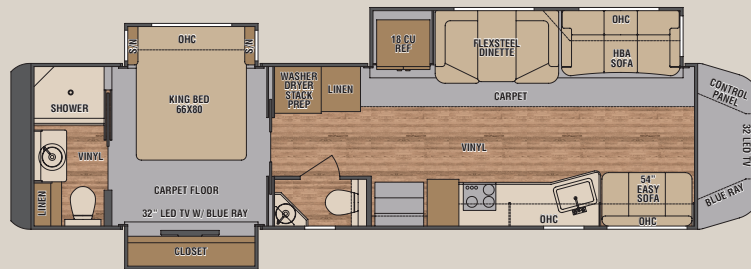

# BED AND BATH

Home Suite home...the XL bedroom features a 66" x 80" bed, spacious wardrobe and dresser storage, and a luxurious and private master bath featuring a walk in shower with seat, and plenty of storage. X45QB is shown in Graphite Merlot with optional Onyx High Gloss cabinet finish.

### INTERIOR

Standard Height	84"
Width	95-1/2"

# FLOORPLAN OPTIONS

X40SB

X43MB

X45BB

X45RB

X45RBM

X45QB