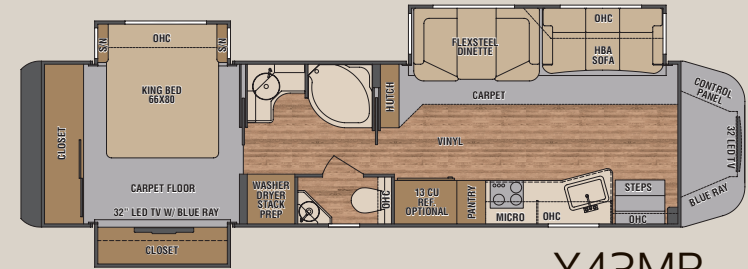

BED AND BATH

Home Suite home...the XL bedroom features a 66" x 80" bed, spacious wardrobe and dresser storage, and a luxurious and private master bath featuring a walk in shower with seat, and plenty of storage. X45QB is shown in Graphite Merlot with optional Onyx High Gloss cabinet finish.

SPECIFICATIONS

EXTERIOR

O.A. Width	100-1/4"
O.A. Height (to top of AC)	12'-10"

INTERIOR

Standard Height	84"
Width	95-1/2"

FLOORPLAN OPTIONS

X43MB