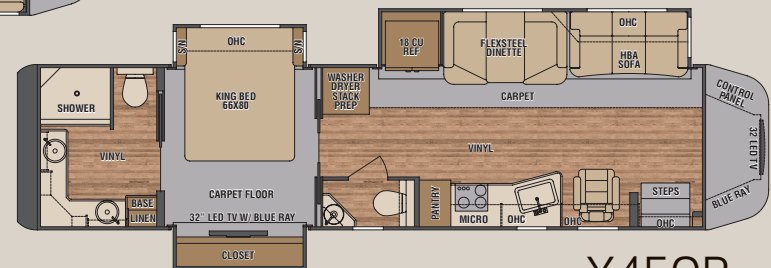

### INTERIOR

Standard Height	84"
Width	95-1/2"

# FLOORPLAN OPTIONS

X40SB

X43MB

X45BB

X45RB

X45RBM

X45QB