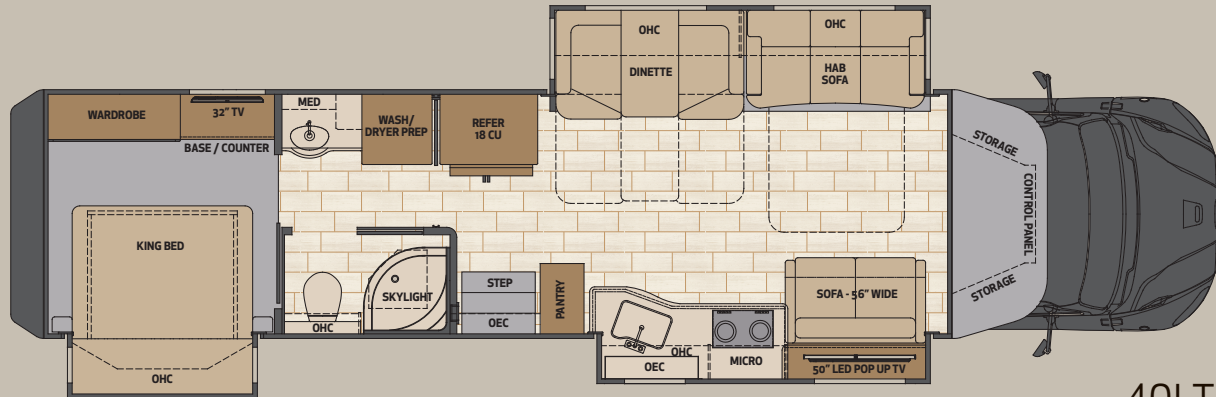

# FLOORPLAN OPTIONS

40LRB

40LTS

OPAL PEARL

ECLIPSE

MOCHA

Overall Length	40' 2"
Exterior Width	99 - 1/4"
Wheelbase	309"
Overall Exterior Height	12' 8"
(Includes 15,000 BTU Roof Air Conditioners)	
Interior Height	7' 0"
Fuel Capacity	100 Gallons
Fresh Water	150 Gallons
Grey Water	75 Gallons
Black Water	75 Gallons