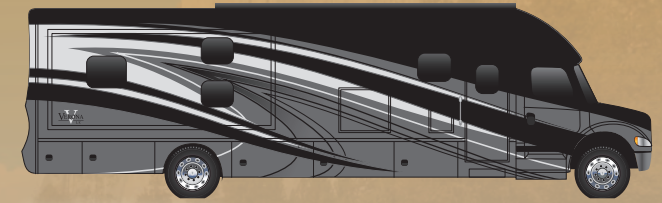

CINDERWOOD