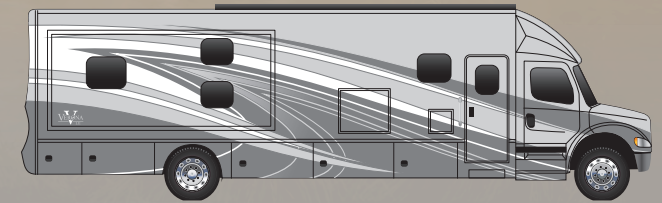

SILVERFROST

YOUR RENEGADE DEALER:

Due to continued product improvement and changes in suppliers, design, and production; equipment, colors, material specifications, prices and model availability are subject to change without notice. Some photography may show optional items. Kibbi manufacturers motorhomes and trailers of varying sizes which may or may not be legal in all states; it is the responsibility of the owner to determine the legal lengths in the state of operation.

©2016 Kibbi, LLC • 52216 SR 15, Bristol IN46507 • 888.522-1126 • RenegadeRV.com

YOUR

DESIGNED FOR LIFE