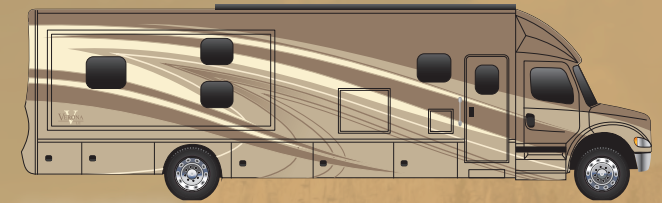

Appliances & Utilities

- 18 cu. ft. Stainless Steel French Door Residential Refer w/ Ice maker
- Recessed 2 Burner Electric Induction Cooktop, Ceramic Surface
- Solid Surface Covers for Cooktop and Sink
- Stainless Steel Convection Microwave Oven
- AquaHot 450D Diesel Fueled Hydronic Heating System w/ Engine Pre-Heat
- (2) 15,000 BTU Low Profile Roof A/C w/ Heat Pumps & Chill Grill
- Pre-wired & Plumbed for Optional Washer/Dryer
- Winterization Kit

Verona LE Popular Options

- Stackable Washer/Dryer
- Exterior Refrigerator/Freezer on a Slide Tray
- Exterior Quick Disconnect LP Line (Requires Propane Package)
- Dual Ultraleather Recliners in Lieu of Standard Sofa
- 60" x 75" Queen Size Bed
- Propane Package with 13 Cu.Ft. Refrigerator and 3 Burner LP Cooktop, LP Tank and Gauge
- Porcelain Tile Flooring in Bedroom in Lieu of Standard Carpeting
- Full Width Mudflap with Stainless Steel Accents and LE Logo
- Table with Free Standing Dinette Chairs
- Power Retract Water Hose Reel
- Central Vac System

EXTERIOR PAINT OPTIONS

CASHMERE