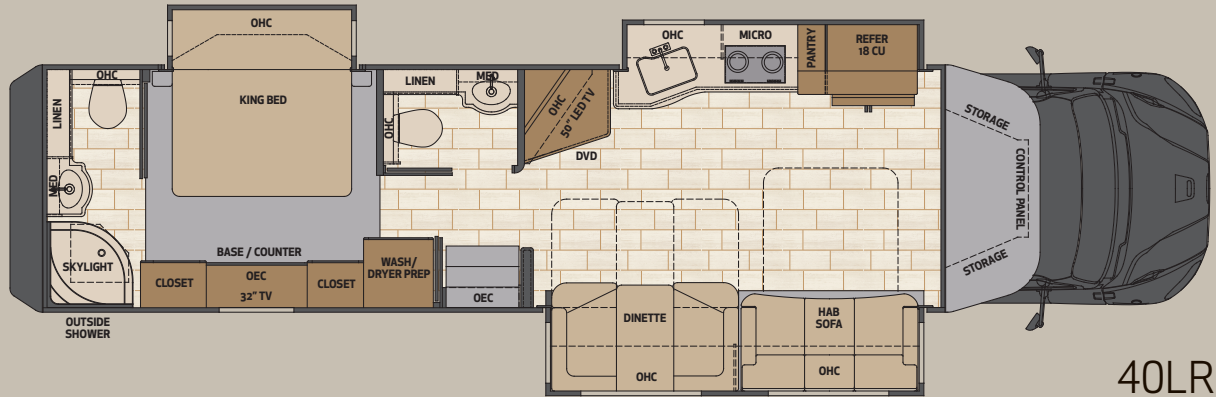

# BED AND BATH

ample cabinets.

40LTS Bathroom

swivels away

40LTS Driver and Passenger seats with swivel pedestals

# FLOORPLAN OPTIONS

40LRB

40LTS

OPAL PEARL

ECLIPSE

MOCHA

Overall Length	40' 2"
Exterior Width	99 - 1/4"
Wheelbase	309"
Overall Exterior Height	12' 8"
(Includes 15,000 BTU Roof Air Conditioners)	
Interior Height	7' 0"
Fuel Capacity	100 Gallons
Fresh Water	150 Gallons
Grey Water	75 Gallons
Black Water	75 Gallons