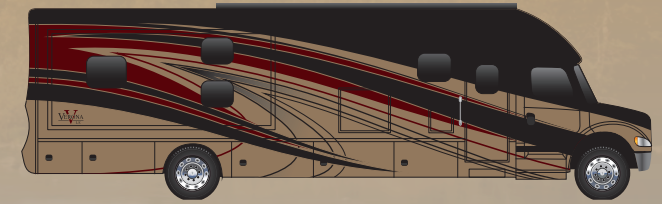

STANDARD AND OPTIONAL FEATURES

Construction

- Smooth High Gloss One Piece Fiberglass Wall Surface
- 2" Vacuum Laminated Sidewalls w/ Welded Tubular Aluminum Framing
- 1.5" High Density Foam Insulation in Sidewalls & Roof
- Welded Aluminum Framed Wall Cutouts
- Two piece Molded Rear Cap and Bumper System
- Welded Tubular Aluminum Roof Truss System with Framed Cutouts
- One Piece Textured & Crowned Fiberglass Roof Surface

"Super Sandwich" Floor Construction Consisting Of:

- (1) 3/4" Fir Plywood Deck over 2 x 4 Wood-Framed Residential Floor
  - (2) 2" Welded Steel Floor Joist system
  - (3) 3" Steel Longitudinal Floor Beams
- 3.5" Premium Grade Roxul Sound Deadening and Thermal Insulation in Floor
  - Galvanized Steel Vapor Barrier

Exterior Features

- Full Body Paint Package with Clearcoat, 4 Choices
- Fiberglass Molded Tank Covers & Cab Steps w/ Stainless Treads
- Side-Hinged Aluminum Compartment Doors with Chrome Paddle Latches
- Fully Lined Powder-Coated Steel Storage Compartments
- LED Brake, Turn & High Mount Brake Lights
- Roof-Mounted Carefree of Colorado Lateral Arm Awning w/ LED Lights
- Aluminum Wrapped Auto Deploy/Retract Awnings Over All Slide Outs
- Frameless Dual Pane Windows, Tilt-opening Design w/ Screens
- Keyless Entry Door Touchpad Lock
- LED Patio Light at Entry Door
- Exterior Entertainment Ctr. w/ LG Smart 32" LED TV, AM/FM/CD/DVD Player
- Equalizer Fully Automatic 4 Point Hydraulic Leveling System
- Remote Locking/Unlocking Luggage Doors
- 20,000 lb. Hitch w/ 7 way Flat Pin Tow Connection
- Chrome Side and Rear LED Docking Lights

Entertainment Systems